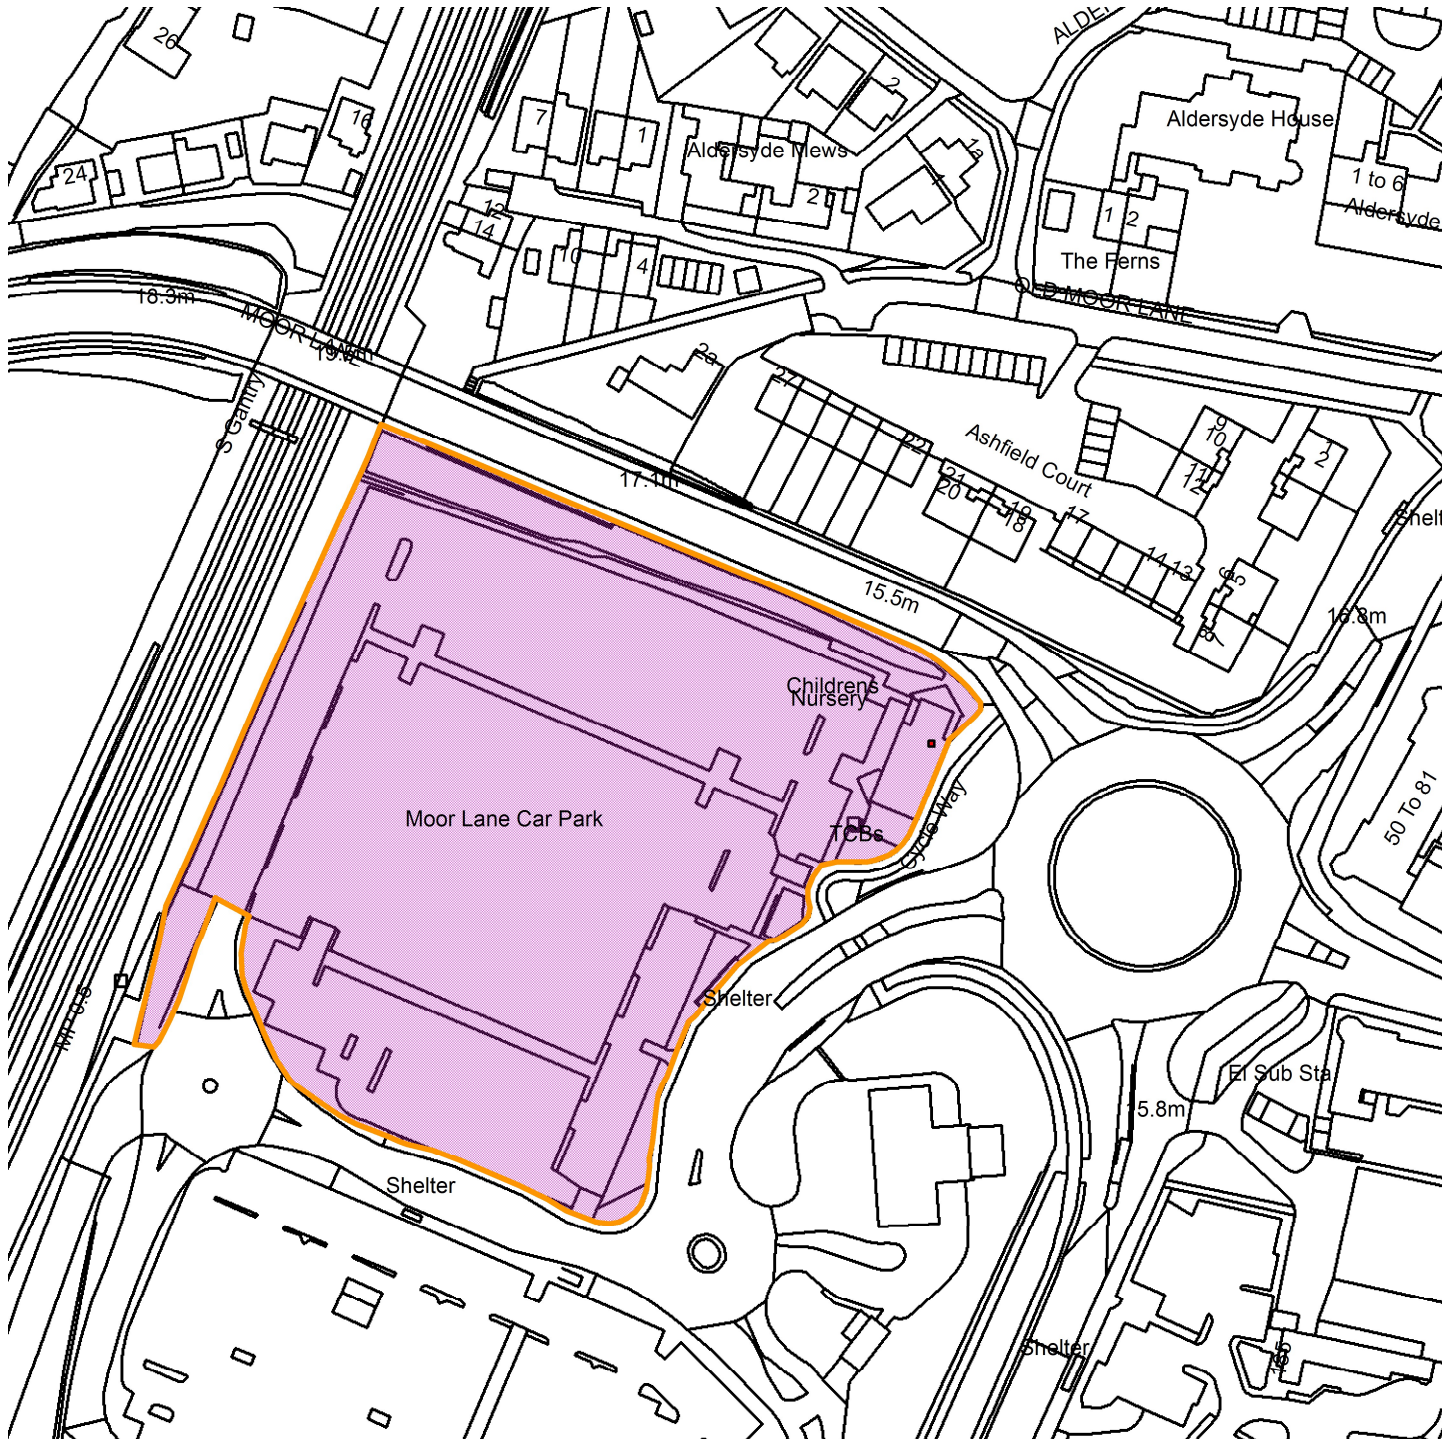

# Askham Bar, Tadcaster Road, Dringhouses, York

22/02199/FULM

GIS by ESRI (UK)

Scale : 1:1577

Reproduced from the Ordnance Survey map with the permission of the Controller of Her Majesty's Stationery Office © Crown Copyright 2000.

Unauthorised reproduction infringes Crown Copyright and may lead to prosecution or civil proceedings.

Produced using ESRI (UK)'s MapExplorer 2.0 - <http://www.esriuk.com>

<b>Organisation</b>	City of York Council
<b>Department</b>	Directorate of Place
<b>Comments</b>	Site Location Plan
<b>Date</b>	30 January 2023
<b>SLA Number</b>	Not Set